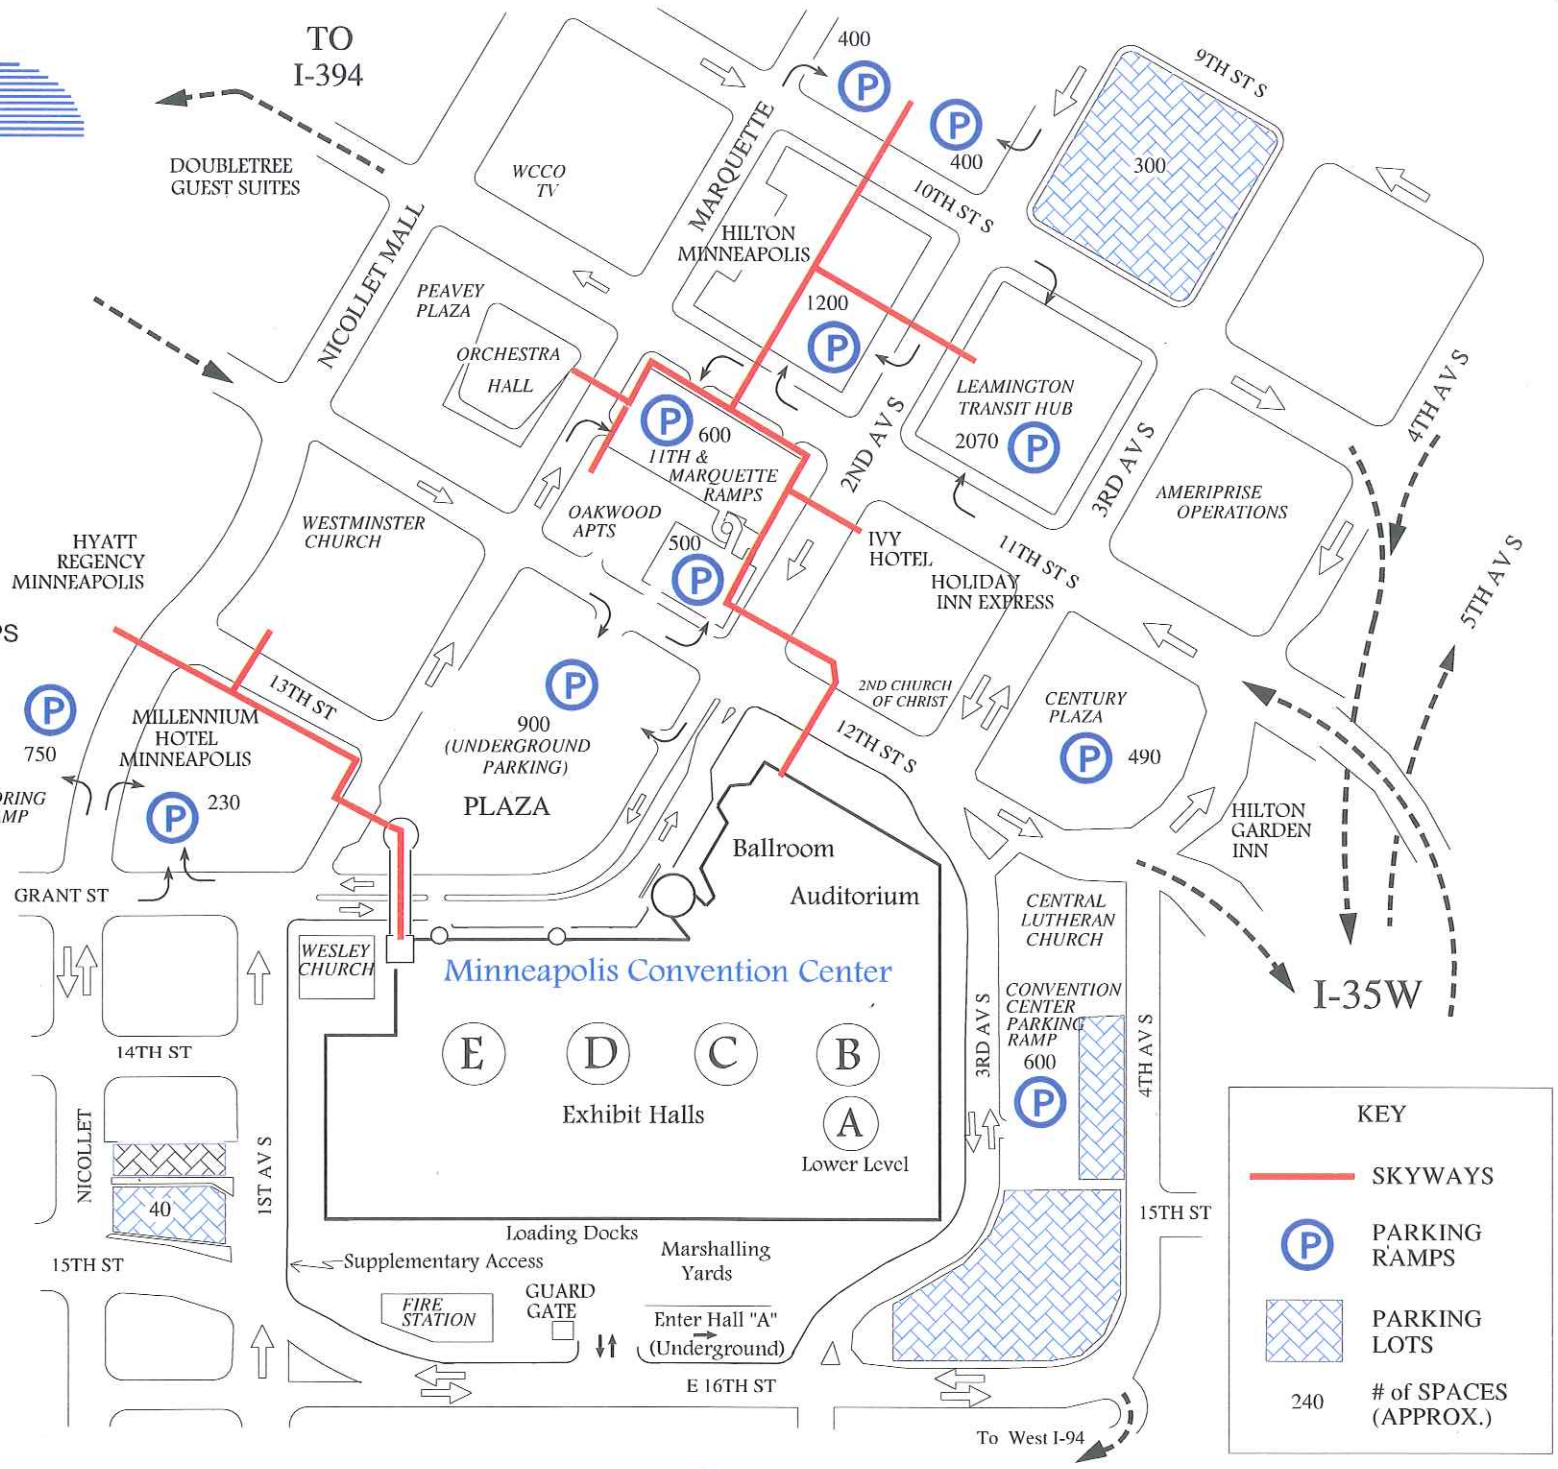

## Parking & Skyway System

### MUNICIPAL PARKING RAMPS

LEAMINGTON (673-9650)  
11TH & MARQUETTE (339-2554)  
PLAZA (339-9061)  
OPEN 6 A.M. - 11 P.M.  
OR LATER FOR EVENTS

OPEN WEEKENDS FOR ALL  
EVENTS AT ORCH. HALL  
AND CONVENTION CENTER

HILTON RAMP (673-9644)  
OPEN 24 HRS/DAY

SKYWAYS ARE OPEN  
M-F 6:30a - 10:00p  
SAT 9:30a - 8:00p  
SUN NOON - 6:00p

Mpls Traffic & Parking Services  
January 2012

KEY	
	SKYWAYS
	PARKING RAMPS
	PARKING LOTS
240	# of SPACES (APPROX.)